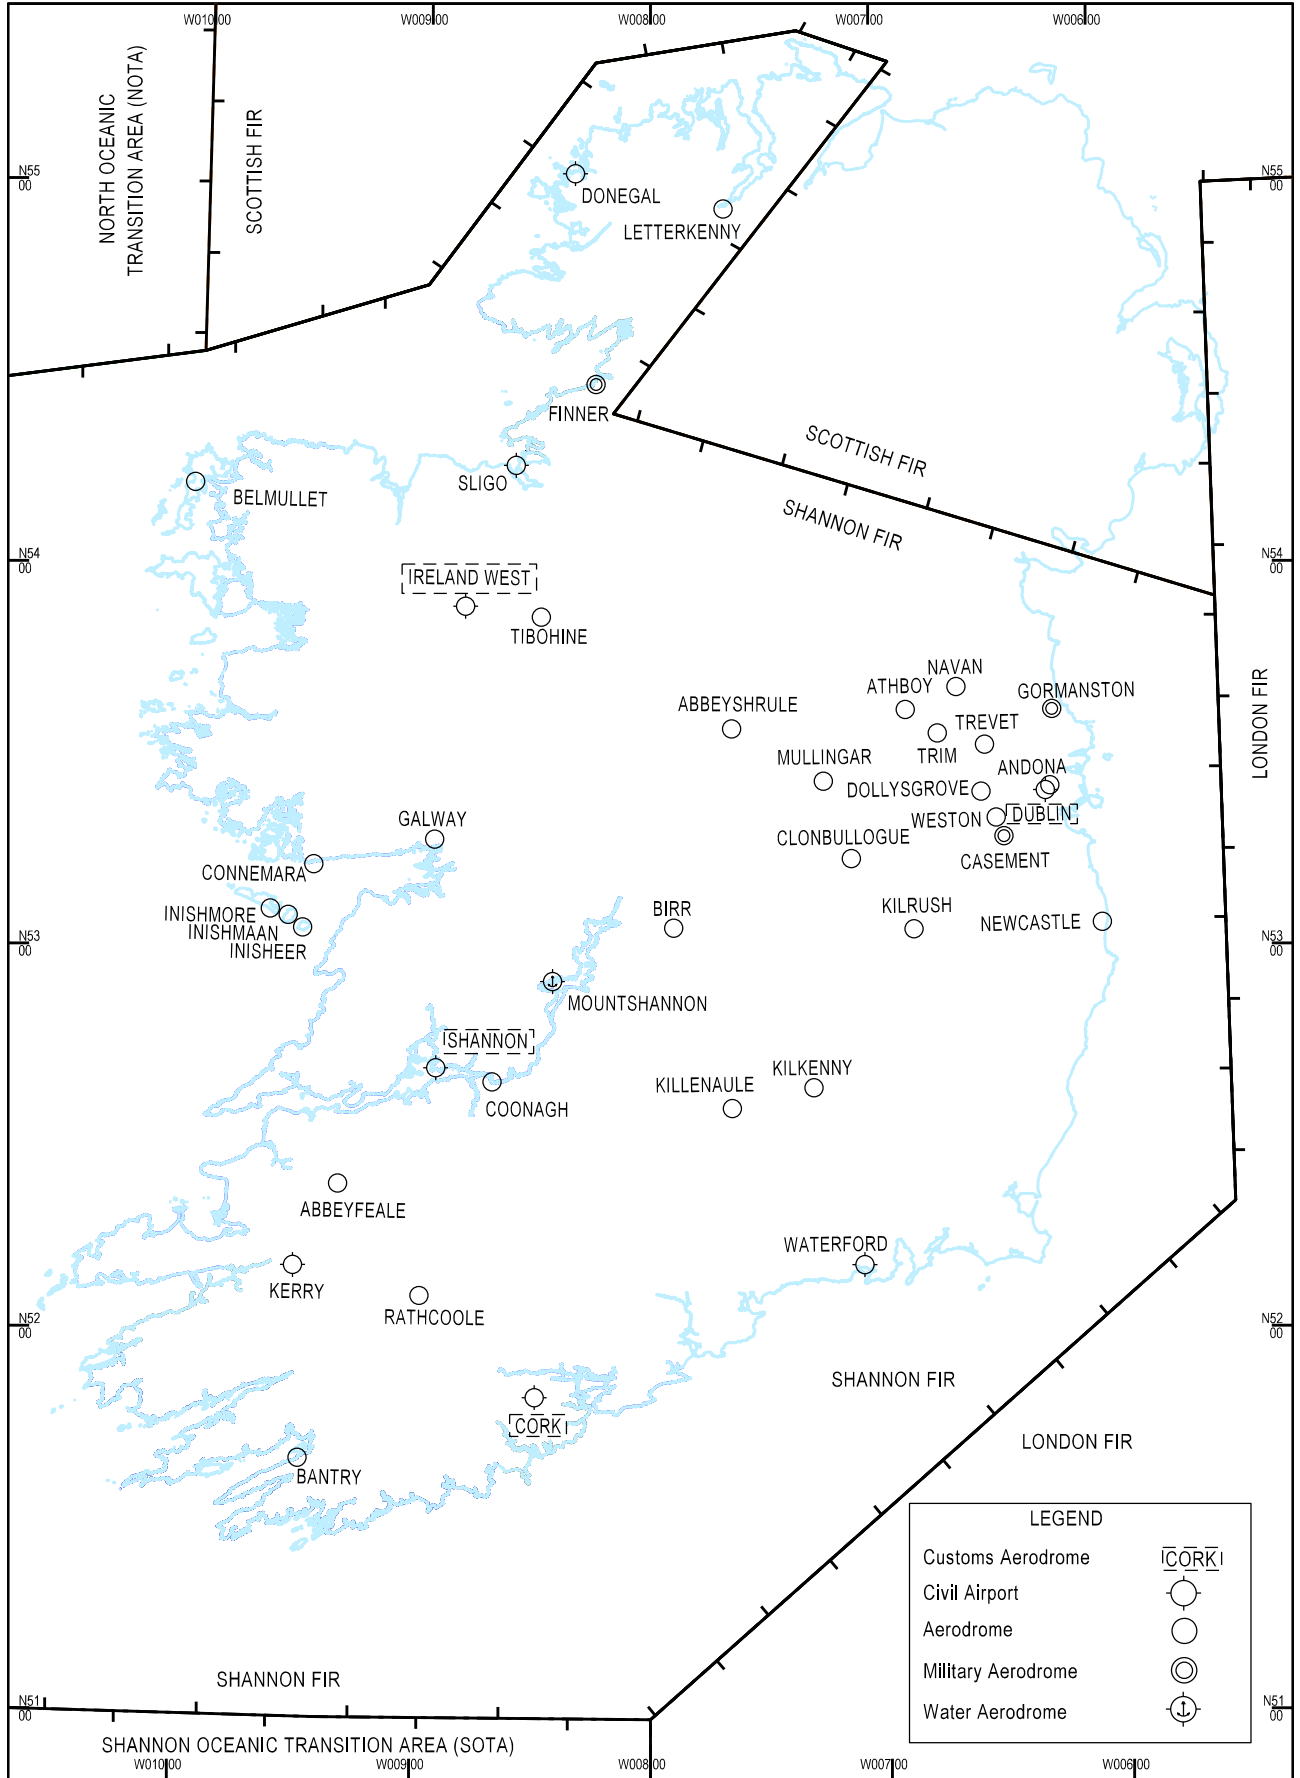

Figure 1. AERODROMES AND HELIPORTS - INDEX CHART

Change: Nil